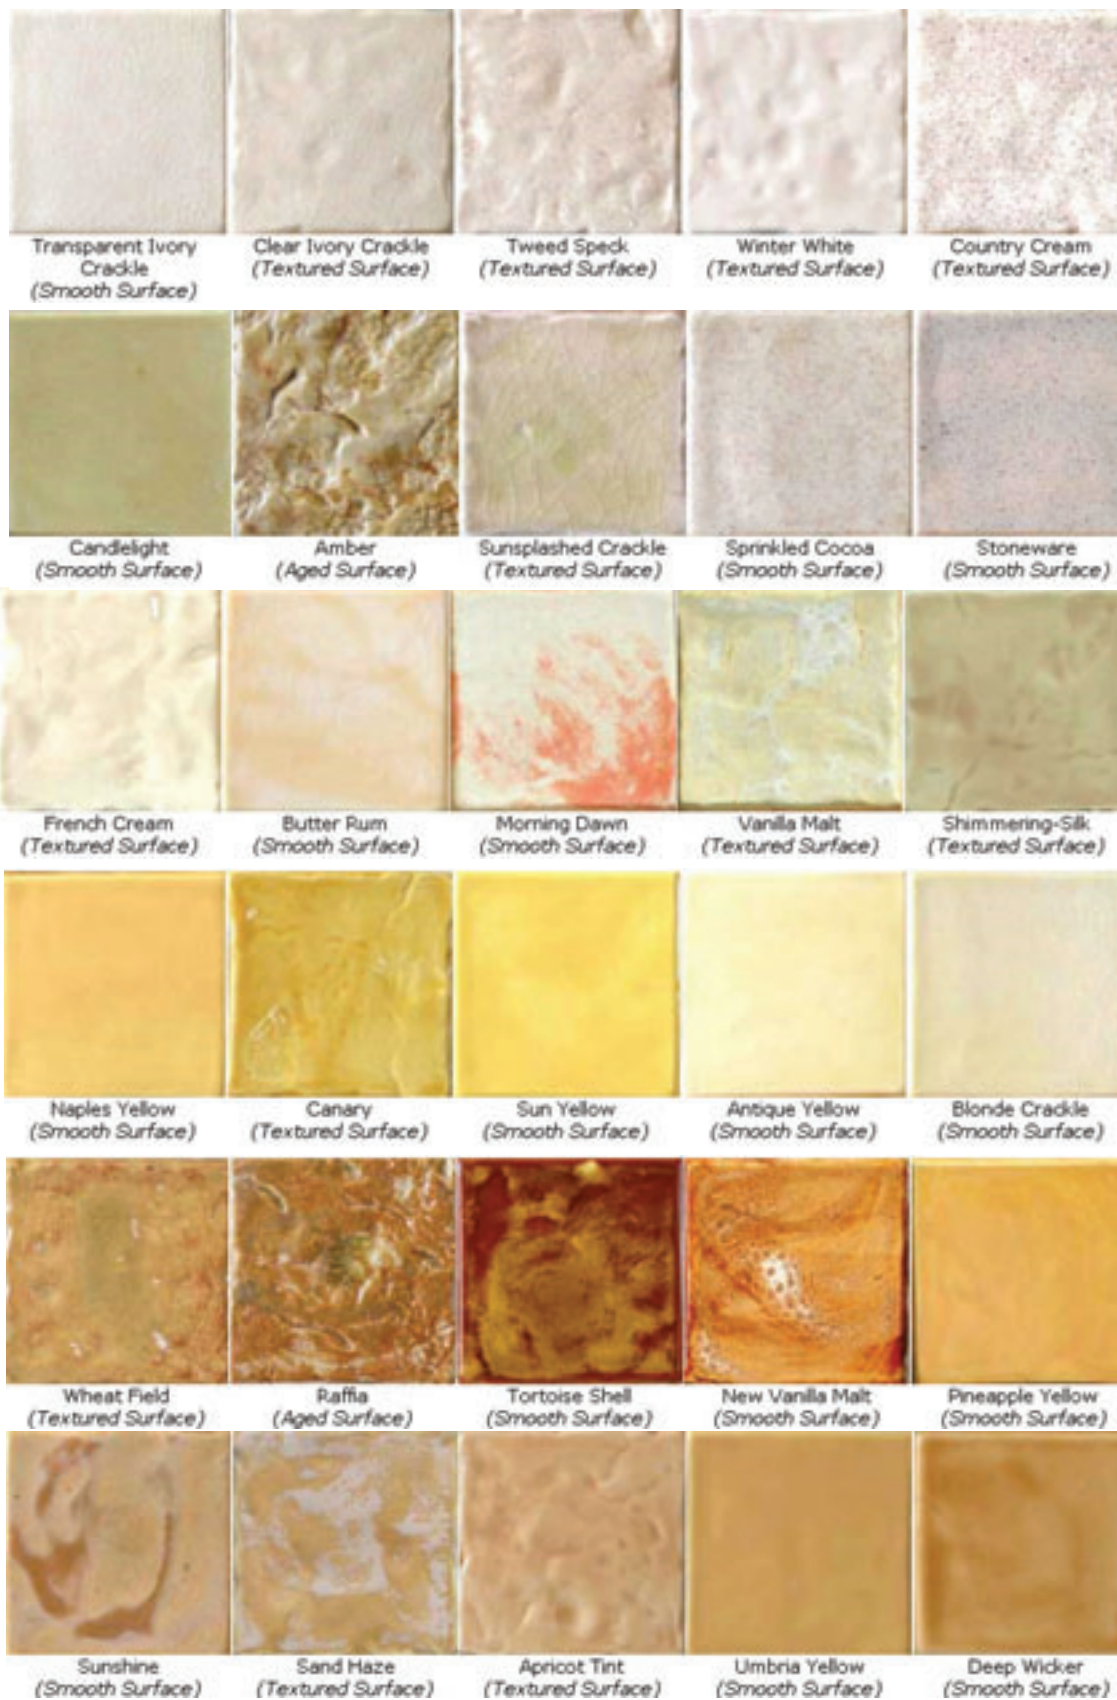

THE TILE GALLERY

312-467-9590

Studio 109 Field Tile Colors