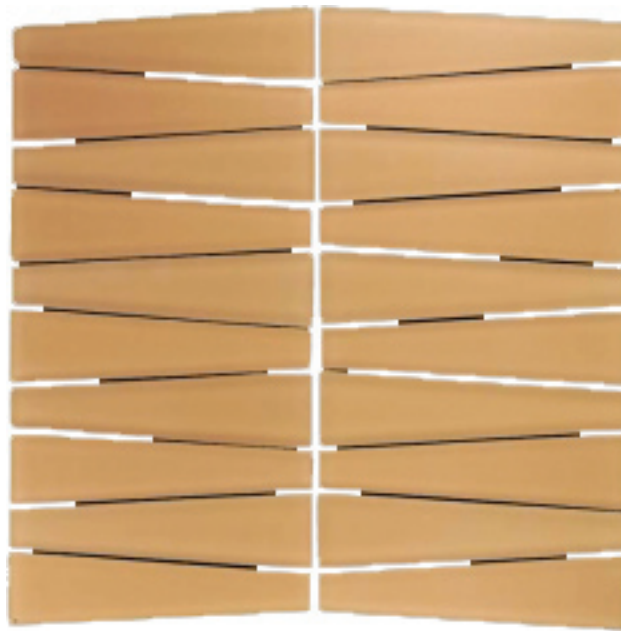

THE TILE GALLERY

555 NORTH FRANKLIN STREET, CHICAGO, ILLINOIS 60654
312.467.9590 | WWW.TILEGALLERYCHICAGO.COM

V115 Waveline Glass

Color Palette

Breeze

Cement

Frangipani

Guava

Reed

Seagrass

Smoke