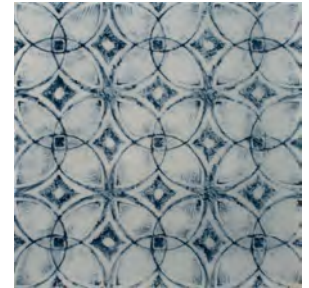

## V125 Scraffito Collection: Patterns A, B, C & D (available 8" x 8" and 5" x 10")

Scraffito A / 5" x 10"

Scraffito A / 5" x 10"  
PW78 w/Mushroom

Scraffito A / 8" x 8"

Scraffito A / 8" x 8"  
PW5 w/Indigo

Scraffito B / 5" x 10"

Scraffito B / 5" x 10"  
PW20 w/Golden

Scraffito B / 8" x 8"

Scraffito B / 8" x 8"  
PW1 w/Thyme

Scraffito C / 5" x 10"

Scraffito C / 5" x 10"  
PW1 w/Silver

Scraffito C / 8" x 8"

Scraffito C / 8" x 8"  
PW1 w/Mushroom

Scraffito D / 5" x 10"

Scraffito D / 5" x 10"  
PW40 w/Indigo

Scraffito D / 8" x 8"

Scraffito D / 8" x 8"  
PW89 w/Indigo