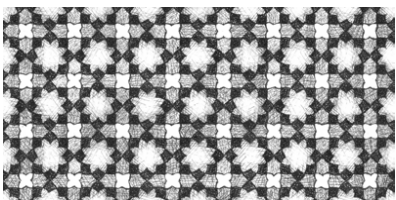

## V125 Scraffito Collection: Patterns A, B, C & D (available 8" x 8" and 5" x 10")

Scraffito A / 5" x 10"

Scraffito A / 5" x 10"  
PW78 w/Mushroom

Scraffito A / 8" x 8"

Scraffito A / 8" x 8"  
PW5 w/Indigo

Scraffito B / 5" x 10"

Scraffito B / 5" x 10"  
PW20 w/Golden

Scraffito B / 8" x 8"

Scraffito B / 8" x 8"  
PW1 w/Thyme

Scraffito C / 5" x 10"

Scraffito C / 5" x 10"  
PW1 w/Silver

Scraffito C / 8" x 8"

Scraffito C / 8" x 8"  
PW1 w/Mushroom

Scraffito D / 5" x 10"

Scraffito D / 5" x 10"  
PW40 w/Indigo

Scraffito D / 8" x 8"

Scraffito D / 8" x 8"  
PW89 w/Indigo