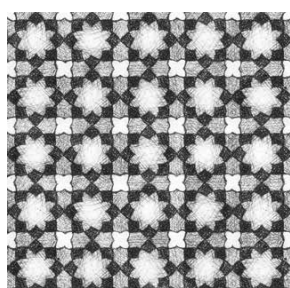

## V125 Scraffito Collection: Patterns A, B, C & D (available 8" x 8" and 5" x 10")

Scraffito A / 5" x 10"

Scraffito A / 5" x 10"  
PW78 w/Mushroom

Scraffito A / 8" x 8"

Scraffito A / 8" x 8"  
PW5 w/Indigo

Scraffito B / 5" x 10"

Scraffito B / 5" x 10"  
PW20 w/Golden

Scraffito B / 8" x 8"

Scraffito B / 8" x 8"  
PW1 w/Thyme

Scraffito C / 5" x 10"

Scraffito C / 5" x 10"  
PW1 w/Silver

Scraffito C / 8" x 8"

Scraffito C / 8" x 8"  
PW1 w/Mushroom

Scraffito D / 5" x 10"

Scraffito D / 5" x 10"  
PW40 w/Indigo

Scraffito D / 8" x 8"

Scraffito D / 8" x 8"  
PW89 w/Indigo