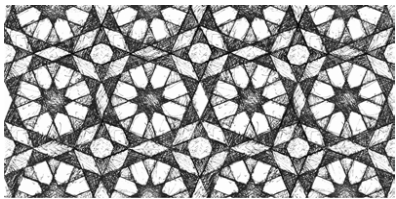

## V125 Scraffito Collection: Patterns A, B, C & D (available 8" x 8" and 5" x 10")

Scraffito A / 5" x 10"

Scraffito A / 5" x 10"  
PW78 w/Mushroom

Scraffito A / 8" x 8"

Scraffito A / 8" x 8"  
PW5 w/Indigo

Scraffito B / 5" x 10"

Scraffito B / 5" x 10"  
PW20 w/Golden

Scraffito B / 8" x 8"

Scraffito B / 8" x 8"  
PW1 w/Thyme

Scraffito C / 5" x 10"

Scraffito C / 5" x 10"  
PW1 w/Silver

Scraffito C / 8" x 8"

Scraffito C / 8" x 8"  
PW1 w/Mushroom

Scraffito D / 5" x 10"

Scraffito D / 5" x 10"  
PW40 w/Indigo

Scraffito D / 8" x 8"

Scraffito D / 8" x 8"  
PW89 w/Indigo