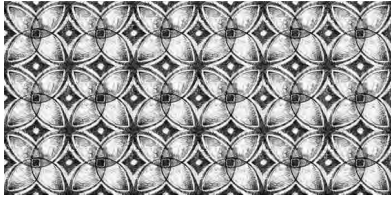

## V125 Scraffito Collection: Patterns A, B, C & D (available 8" x 8" and 5" x 10")

Scraffito A / 5" x 10"

Scraffito A / 5" x 10"  
PW78 w/Mushroom

Scraffito A / 8" x 8"

Scraffito A / 8" x 8"  
PW5 w/Indigo

Scraffito B / 5" x 10"

Scraffito B / 5" x 10"  
PW20 w/Golden

Scraffito B / 8" x 8"

Scraffito B / 8" x 8"  
PW1 w/Thyme

Scraffito C / 5" x 10"

Scraffito C / 5" x 10"  
PW1 w/Silver

Scraffito C / 8" x 8"

Scraffito C / 8" x 8"  
PW1 w/Mushroom