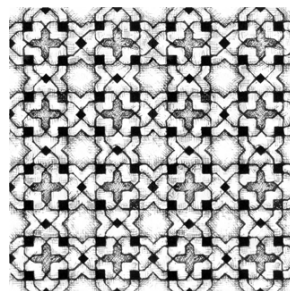

## V125 Scraffito Collection: Patterns A, B, C & D (available 8" x 8" and 5" x 10")

Scraffito A / 5" x 10"

Scraffito A / 5" x 10"  
PW78 w/Mushroom

Scraffito A / 8" x 8"

Scraffito A / 8" x 8"  
PW5 w/Indigo

Scraffito B / 5" x 10"

Scraffito B / 5" x 10"  
PW20 w/Golden

Scraffito B / 8" x 8"

Scraffito B / 8" x 8"  
PW1 w/Thyme

Scraffito C / 5" x 10"

Scraffito C / 5" x 10"  
PW1 w/Silver

Scraffito C / 8" x 8"

Scraffito C / 8" x 8"  
PW1 w/Mushroom

## V125 Scraffito Collection: Patterns E, F, G & H (available 5" x 10" only)

Scraffito E\* / 5" x 10"  
*\* Pattern is directional*

Scraffito F\* / 5" x 10"  
*\* Pattern is directional*

Scraffito E\* / 5" x 10"  
PW1 w/Charcoal  
*\* Pattern is directional*