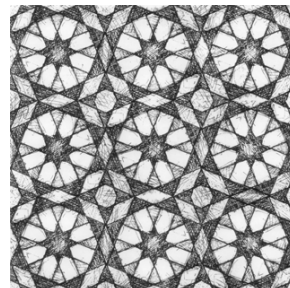

## V125 Scraffito Collection: Patterns A, B, C & D (available 8" x 8" and 5" x 10")

Scraffito A / 5" x 10"

Scraffito A / 5" x 10"  
PW78 w/Mushroom

Scraffito A / 8" x 8"

Scraffito A / 8" x 8"  
PW5 w/Indigo

Scraffito B / 5" x 10"

Scraffito B / 5" x 10"  
PW20 w/Golden

Scraffito B / 8" x 8"

Scraffito B / 8" x 8"  
PW1 w/Thyme

Scraffito C / 5" x 10"

Scraffito C / 5" x 10"  
PW1 w/Silver

Scraffito C / 8" x 8"

Scraffito C / 8" x 8"  
PW1 w/Mushroom

Scraffito D / 5" x 10"

Scraffito D / 5" x 10"  
PW40 w/Indigo

Scraffito D / 8" x 8"

Scraffito D / 8" x 8"  
PW89 w/Indigo